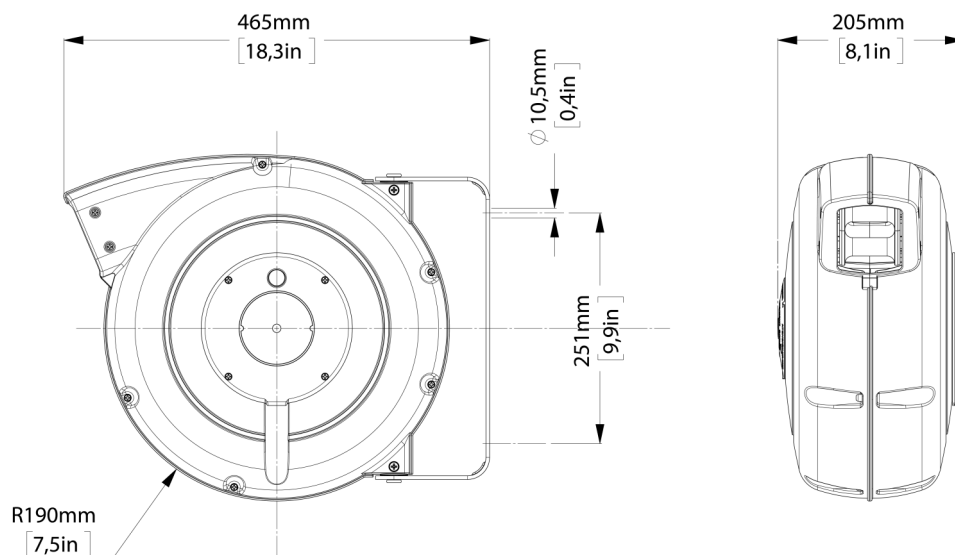

ZECA

TECHNICAL EXCELLENCE. SINCE 1929.

HOSE REELS

SERIE 805

ART. 805/10

Hose length (m)
16

Hose internal diameter (mm)
10 mm (3/8")

Tube type
KPU

Maximum pressure
15 bar

TECHNICAL DATA

Article	Hose internal diameter (mm)	Hose length (m)	Cut length (m)	Maximum pressure	End fitting	Temperature	Incoming connection	Tube type	Color	Tube colour	Fluid type
805/10	10 mm (3/8")	16	1.5	15 bar	3/8" MBSP	-5 °C/+50 °C	NO	KPU	Yellow	BLUE	Air - Water

OVERALL DIMENSIONS

Technical features

- Available with KPU and FLEX hose.
- Technopolymer structure.
- Metal fixing bracket, adjustable.
- Automatic device to stop the tube at the desired length, which can be disconnected if necessary.
- Available in yellow or silver gray color.